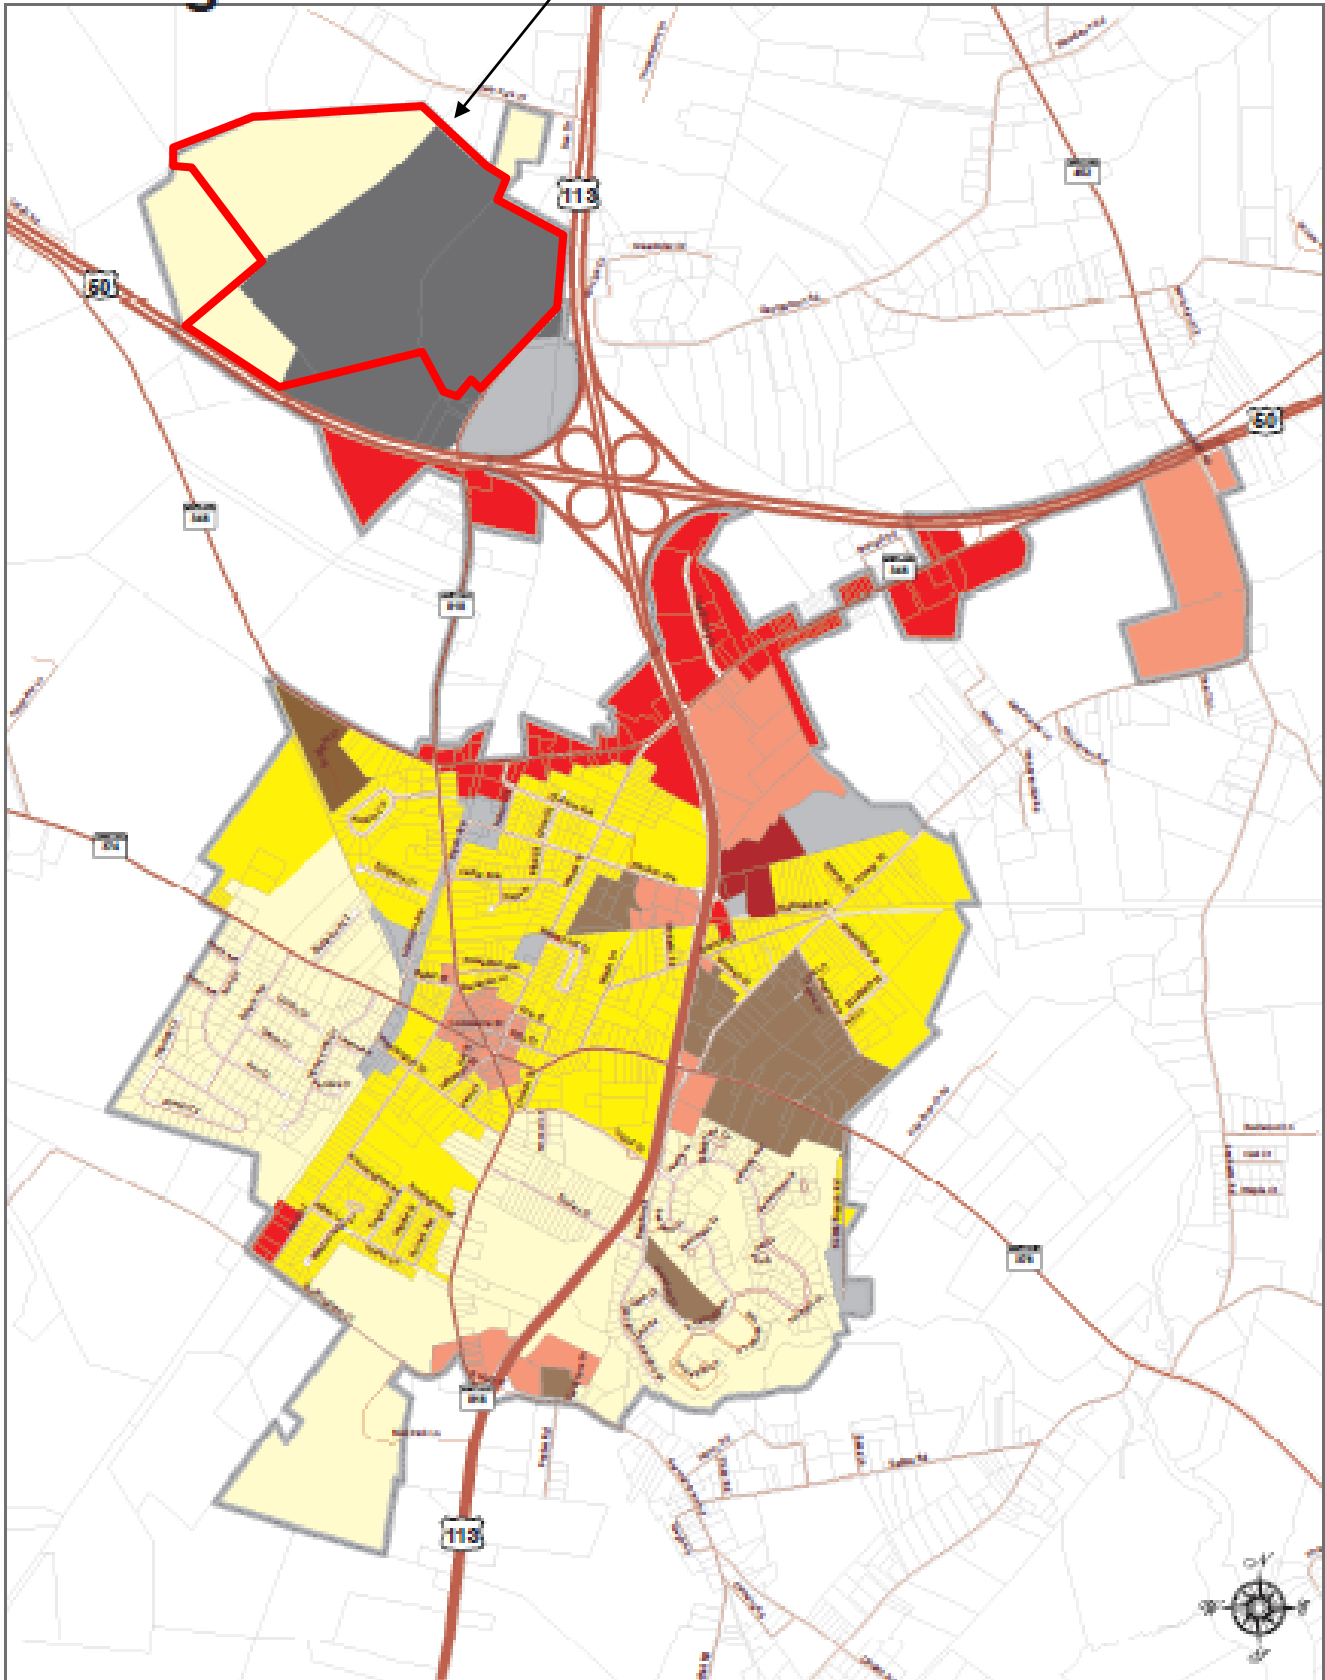

Zoning

Subject Parcels

Berlin, MD

Zoning

	Town Center District (B-1)		Residential District (R-1)
	Shopping District (B-2)		Residential District (R-2)
	General Business District (B-3)		Apartment District (R-3)
	Light Industrial District (M-1)		Residential District (R-4)
	Industrial District (M-1A)		

1 inch equals 1,500 feet