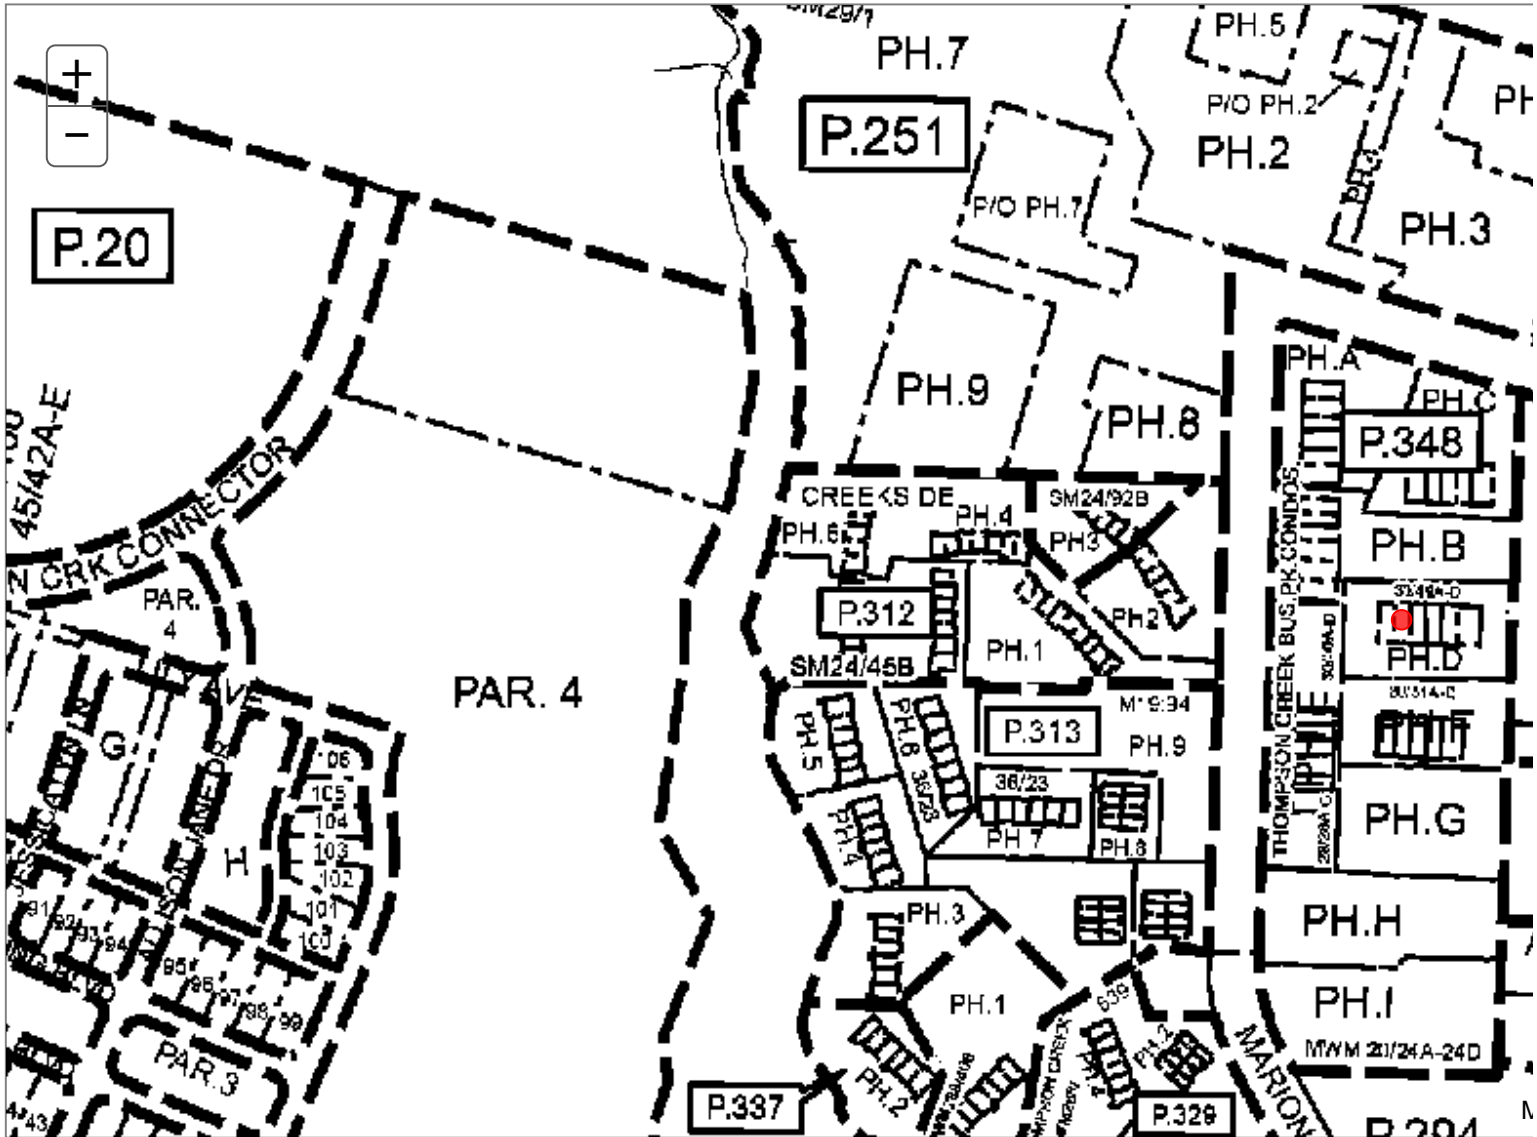

Queen Anne's County

District: **04** Account Number: **103475**

The information shown on this map has been compiled from deed descriptions and plats and is not a property survey. The map should not be used for legal descriptions. Users noting errors are urged to notify the Maryland Department of Planning Mapping, 301 W. Preston Street, Baltimore MD 21201.