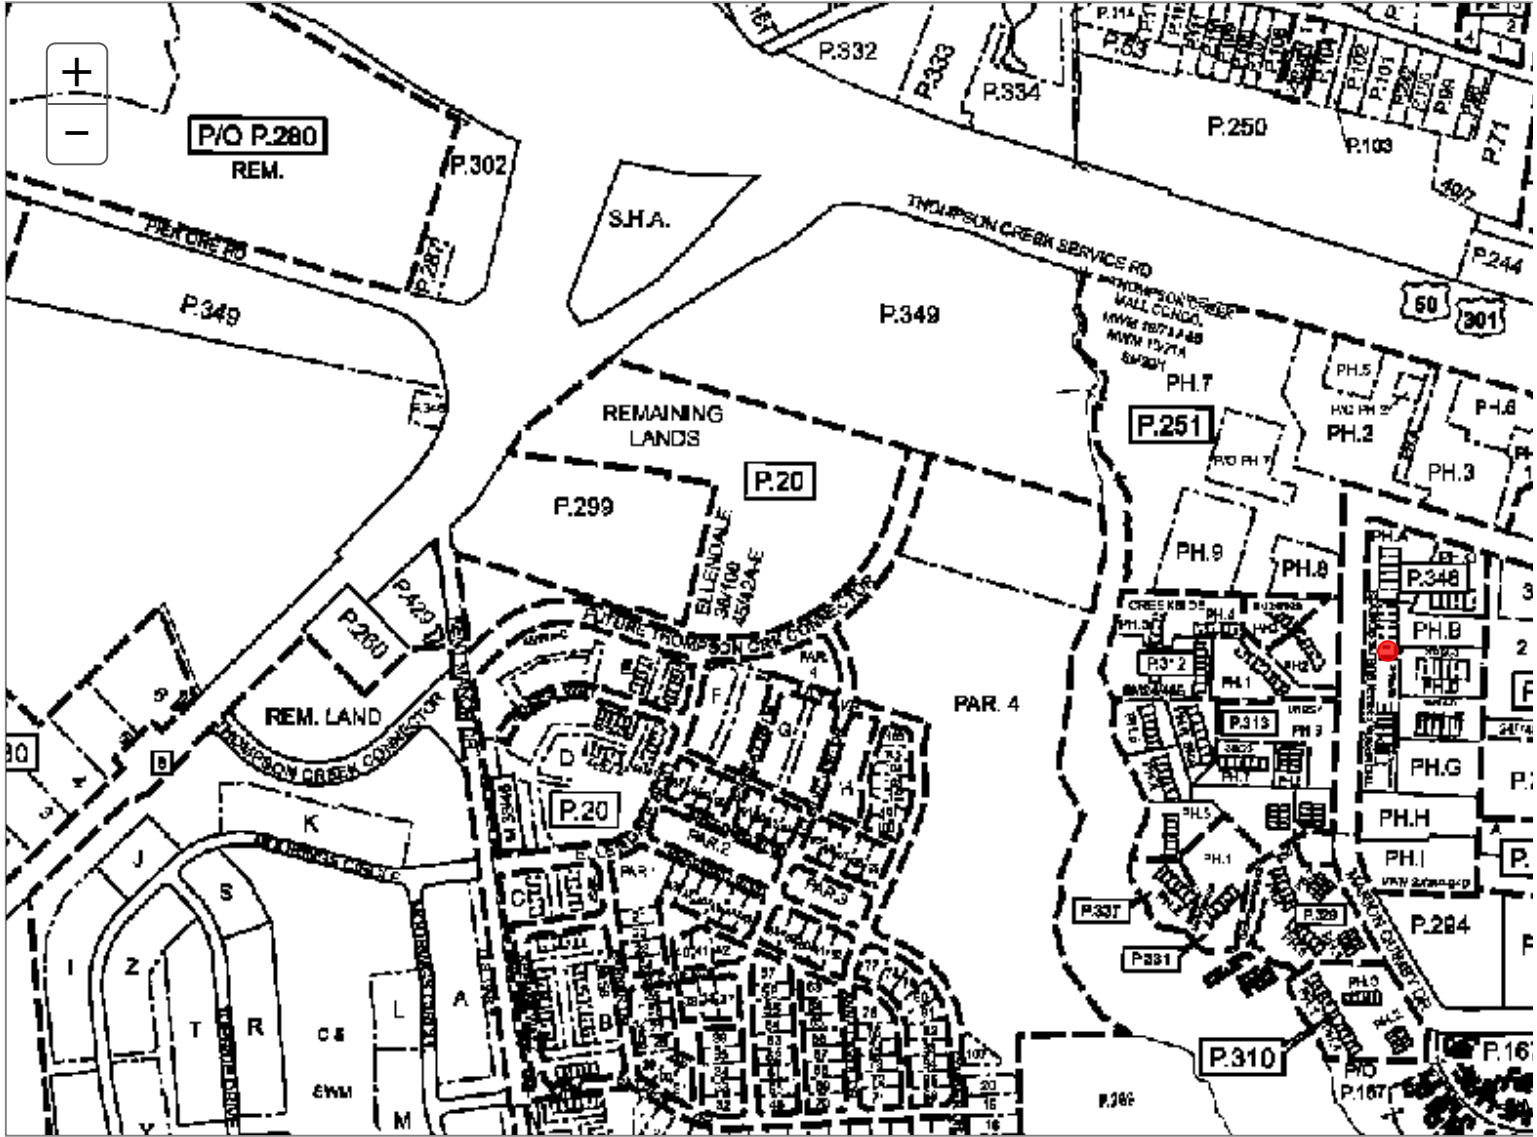

Queen Anne's County

District: **04** Account Number: **109619**

The information shown on this map has been compiled from deed descriptions and plats and is not a property survey. The map should not be used for legal descriptions. Users noting errors are urged to notify the Maryland Department of Planning Mapping, 301 W. Preston Street, Baltimore MD 21201.