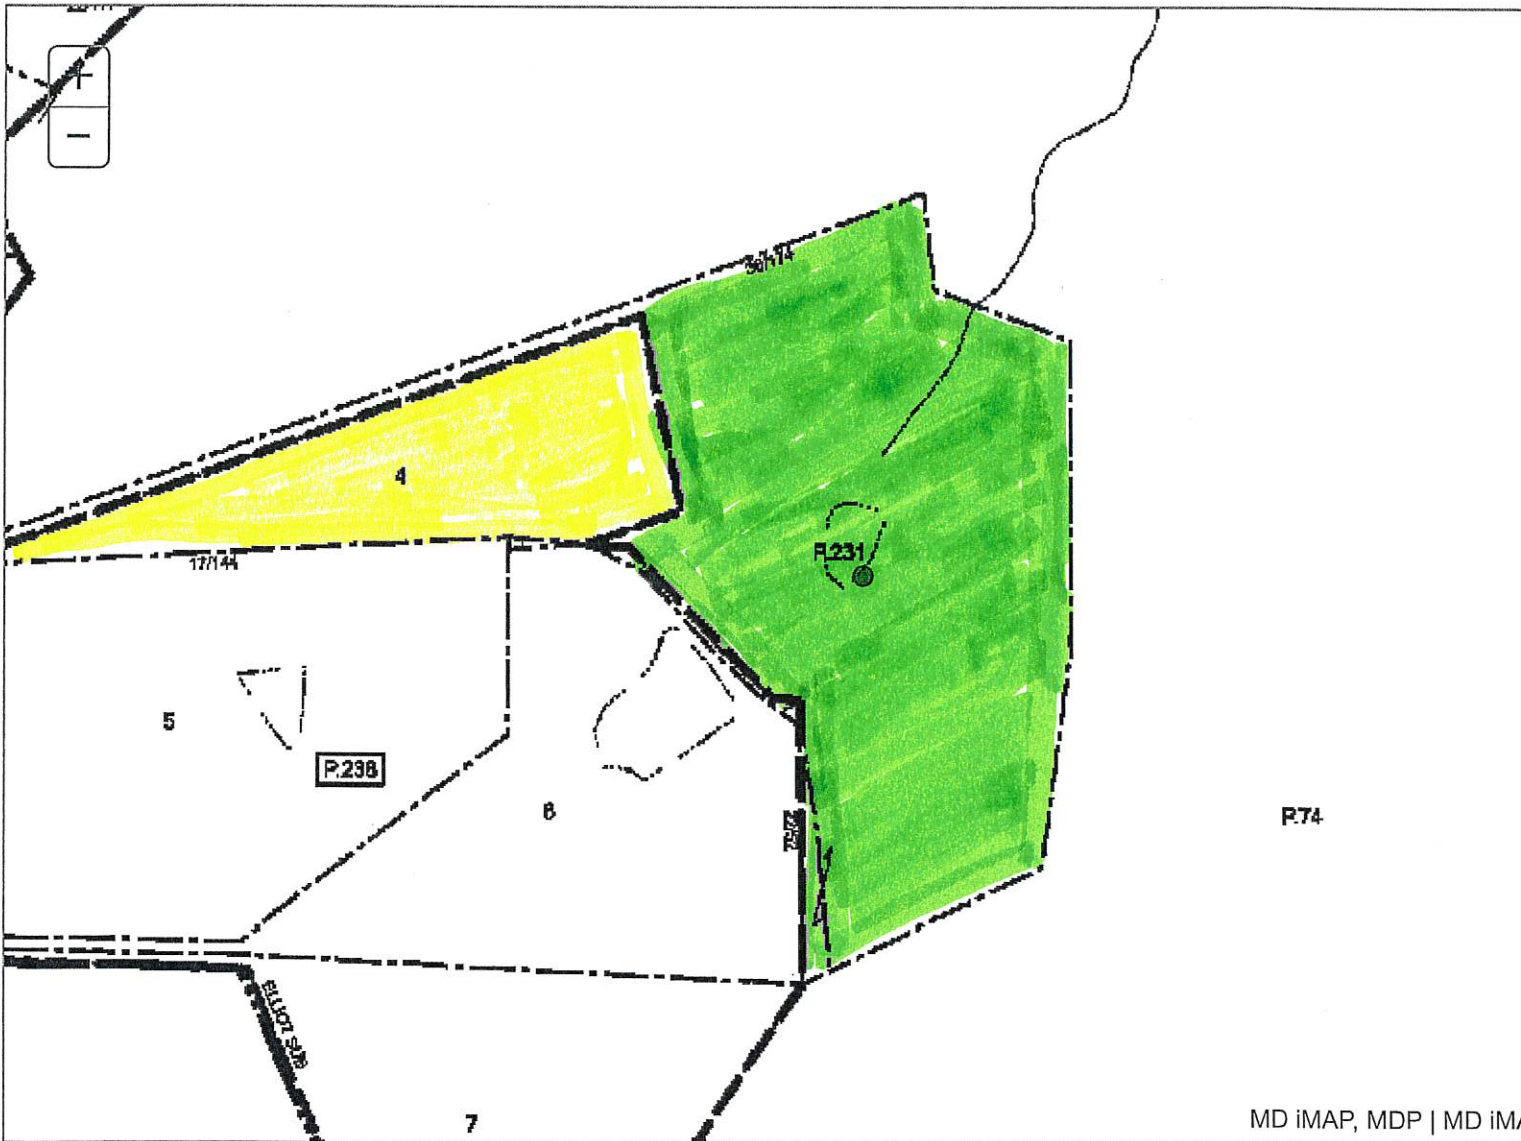

District: **09** Account Number: **223274**

MD iMAP, MDP | MD iM/

The information shown on this map has been compiled from deed descriptions and plats and is not a property survey. The map should not be used for legal descriptions. Users noting errors are encouraged to notify the Maryland Department of Planning, Parcel Data & Mapping Unit, 120 E. Baltimore St., Suite 2000, Baltimore, MD 21202. mailto:dldmpvhelpdesk_mdp@maryland.gov (mailto:dldmpvhelpdesk_mdp@maryland.gov).