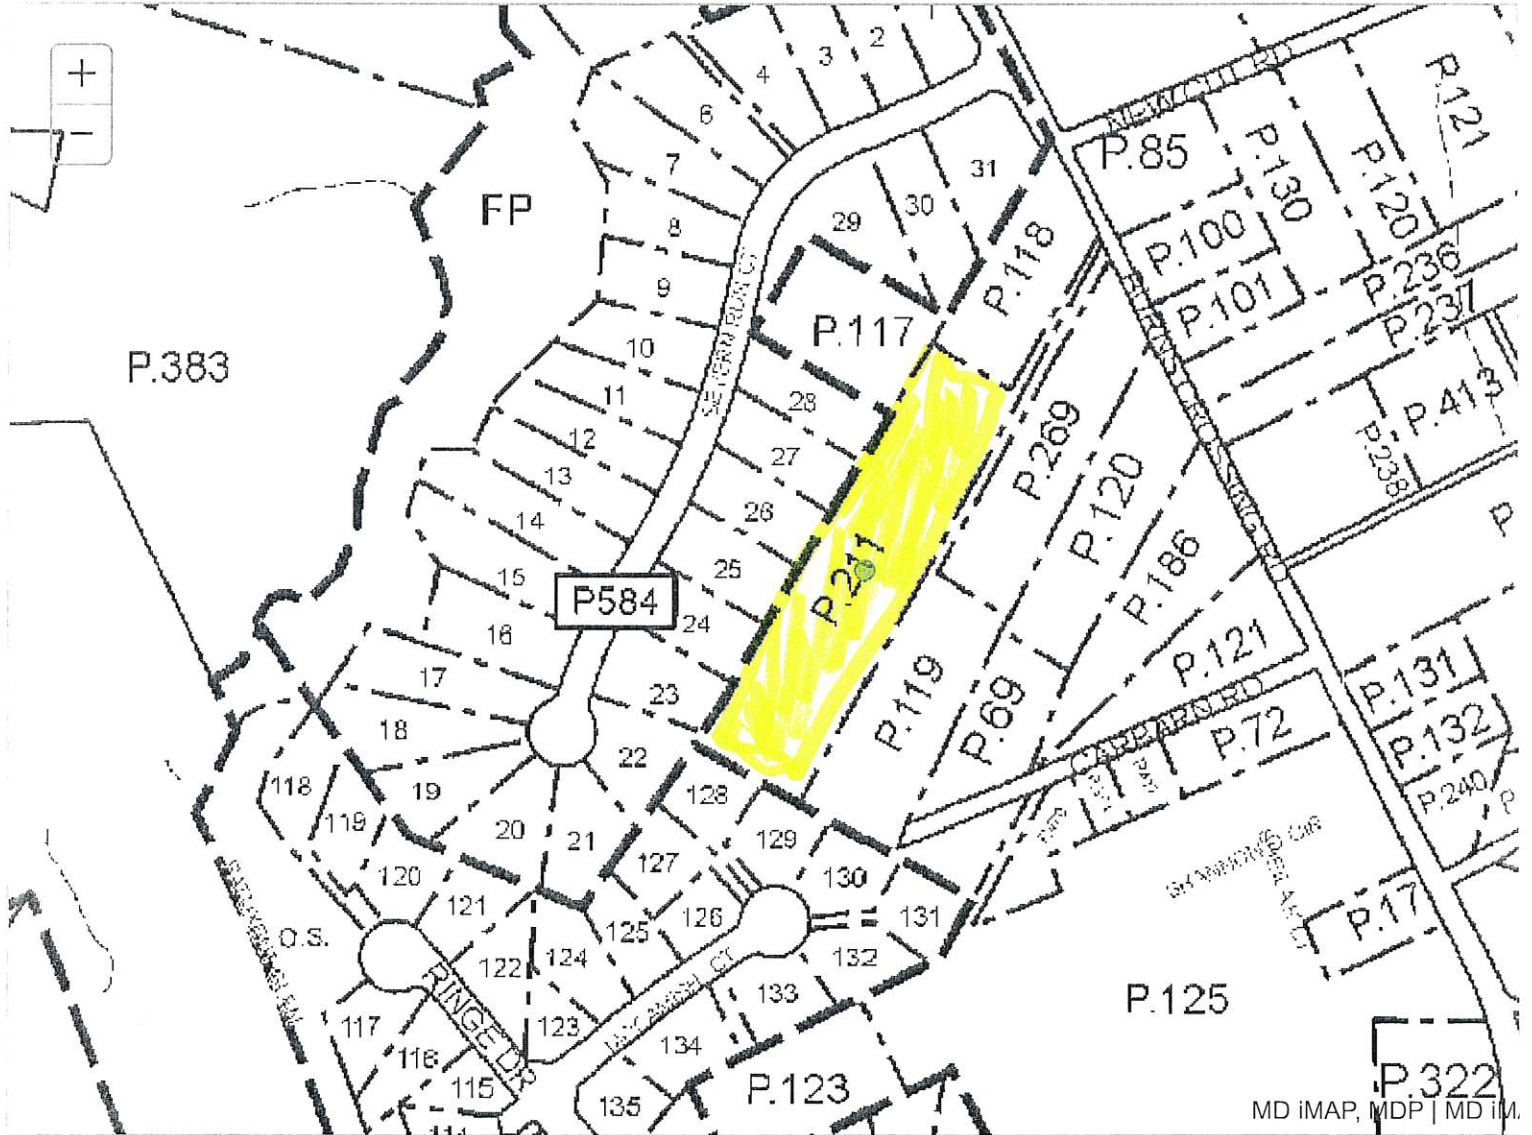

District: **04** Subdivision: **000** Account Number: **90094888**

The information shown on this map has been compiled from deed descriptions and plats and is not a property survey. The map should not be used for legal descriptions. Users noting errors are encouraged to notify the Maryland Department of Planning, Parcel Data & Mapping Unit, 120 E. Baltimore St., Suite 2000, Baltimore, MD 21202. mailto:dldmpvhelpdesk_mdp@maryland.gov (mailto:dldmpvhelpdesk_mdp@maryland.gov).