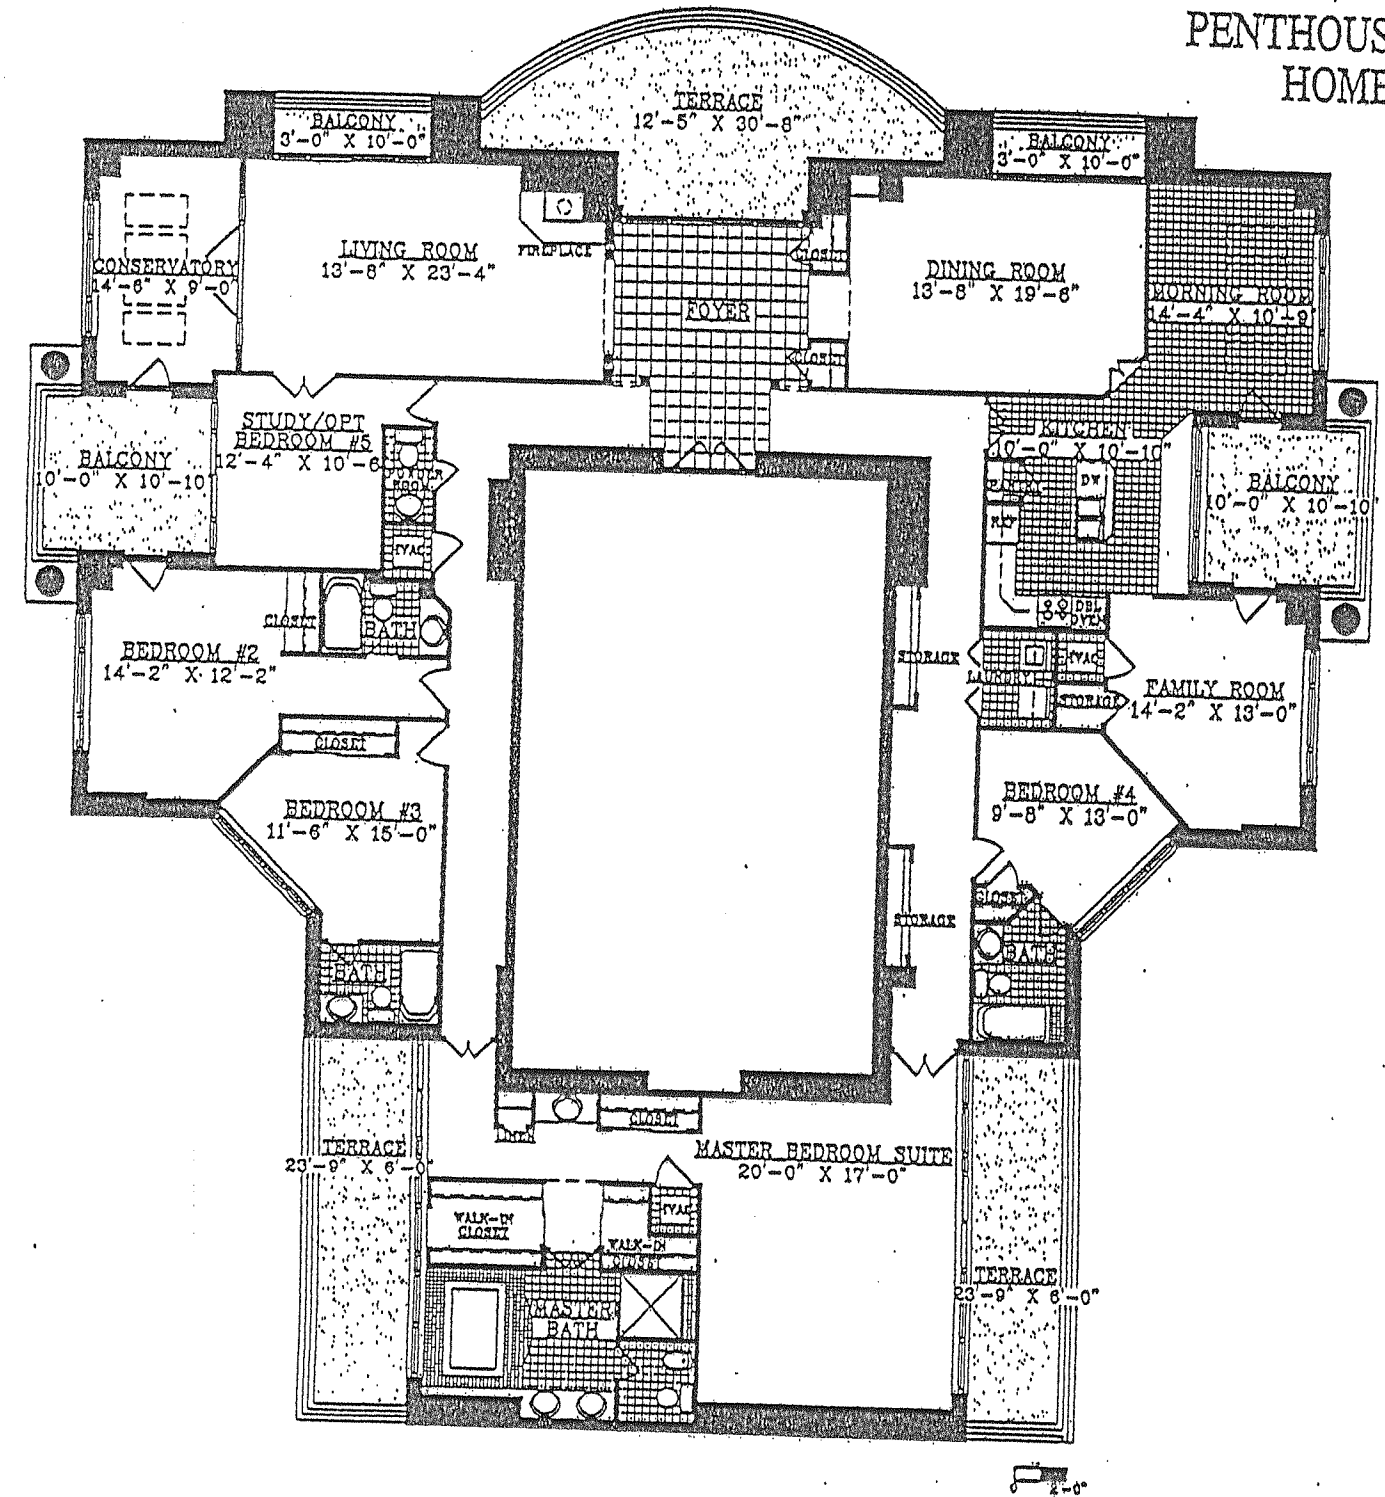

# FLOOR PLAN FOR THE PREMIER II

HarborView

PENTHOUSE  
HOMES

PH4-C  
27<sup>th</sup> Floor

Gross Area 4,968

Plans and dimensions shown are approximate and subject to change without notice or obligation. Variations may occur depending on construction variances, location of unit, mechanical or structural requirements.